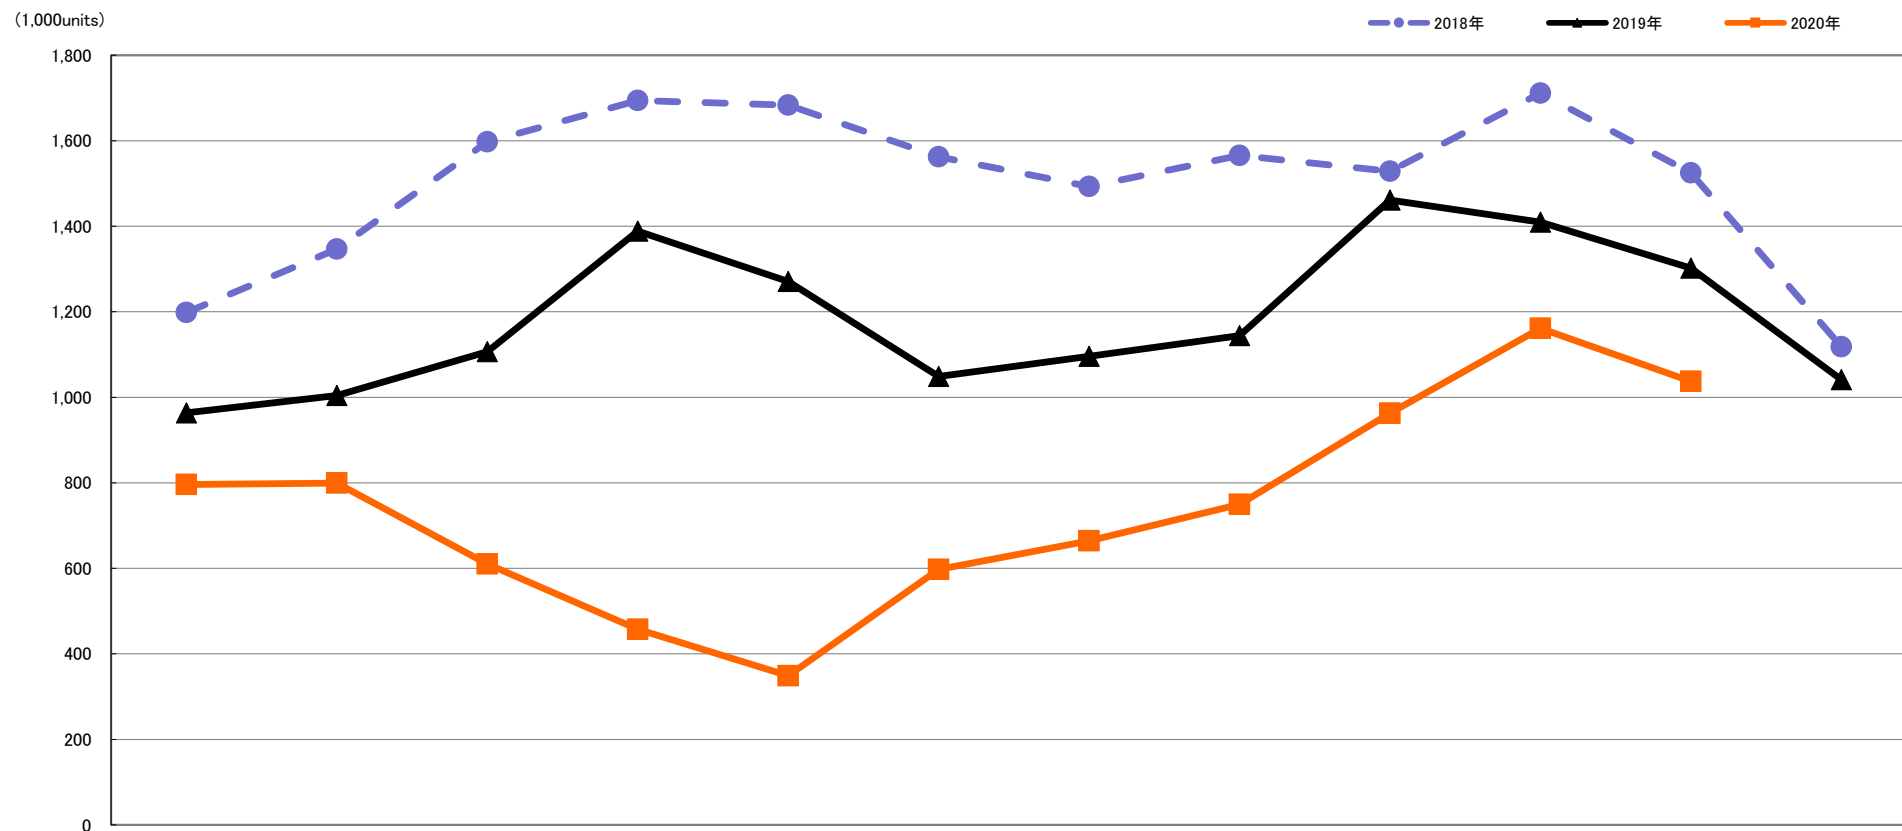

# 交換レンズ【Worldwide】出荷数量月間推移

## 2018年対2019年対2020年1～11月

|       | 1月<br>Jan. | 2月<br>Feb. | 3月<br>Mar. | 4月<br>Apr. | 5月<br>May. | 6月<br>Jun. | 7月<br>Jul. | 8月<br>Aug. | 9月<br>Sep. | 10月<br>Oct. | 11月<br>Nov. | 12月<br>Dec. |
|-------|------------|------------|------------|------------|------------|------------|------------|------------|------------|-------------|-------------|-------------|
| 2020年 | 796,297    | 799,031    | 610,487    | 457,231    | 348,866    | 597,719    | 664,324    | 749,370    | 962,736    | 1,161,320   | 1,037,150   |             |
|       | 82.6%      | 79.6%      | 55.2%      | 32.9%      | 27.4%      | 57.0%      | 60.6%      | 65.5%      | 65.9%      | 82.4%       | 79.7%       |             |
| 2019年 | 963,605    | 1,004,101  | 1,106,398  | 1,388,778  | 1,271,151  | 1,048,670  | 1,096,143  | 1,144,290  | 1,461,248  | 1,409,671   | 1,302,049   | 1,040,808   |
|       | 80.4%      | 74.6%      | 69.2%      | 82.0%      | 75.5%      | 67.1%      | 73.4%      | 73.1%      | 95.6%      | 82.4%       | 85.4%       | 93.1%       |
| 2018年 | 1,198,328  | 1,346,487  | 1,597,691  | 1,694,378  | 1,683,348  | 1,562,317  | 1,492,705  | 1,565,477  | 1,528,924  | 1,711,293   | 1,524,578   | 1,118,183   |