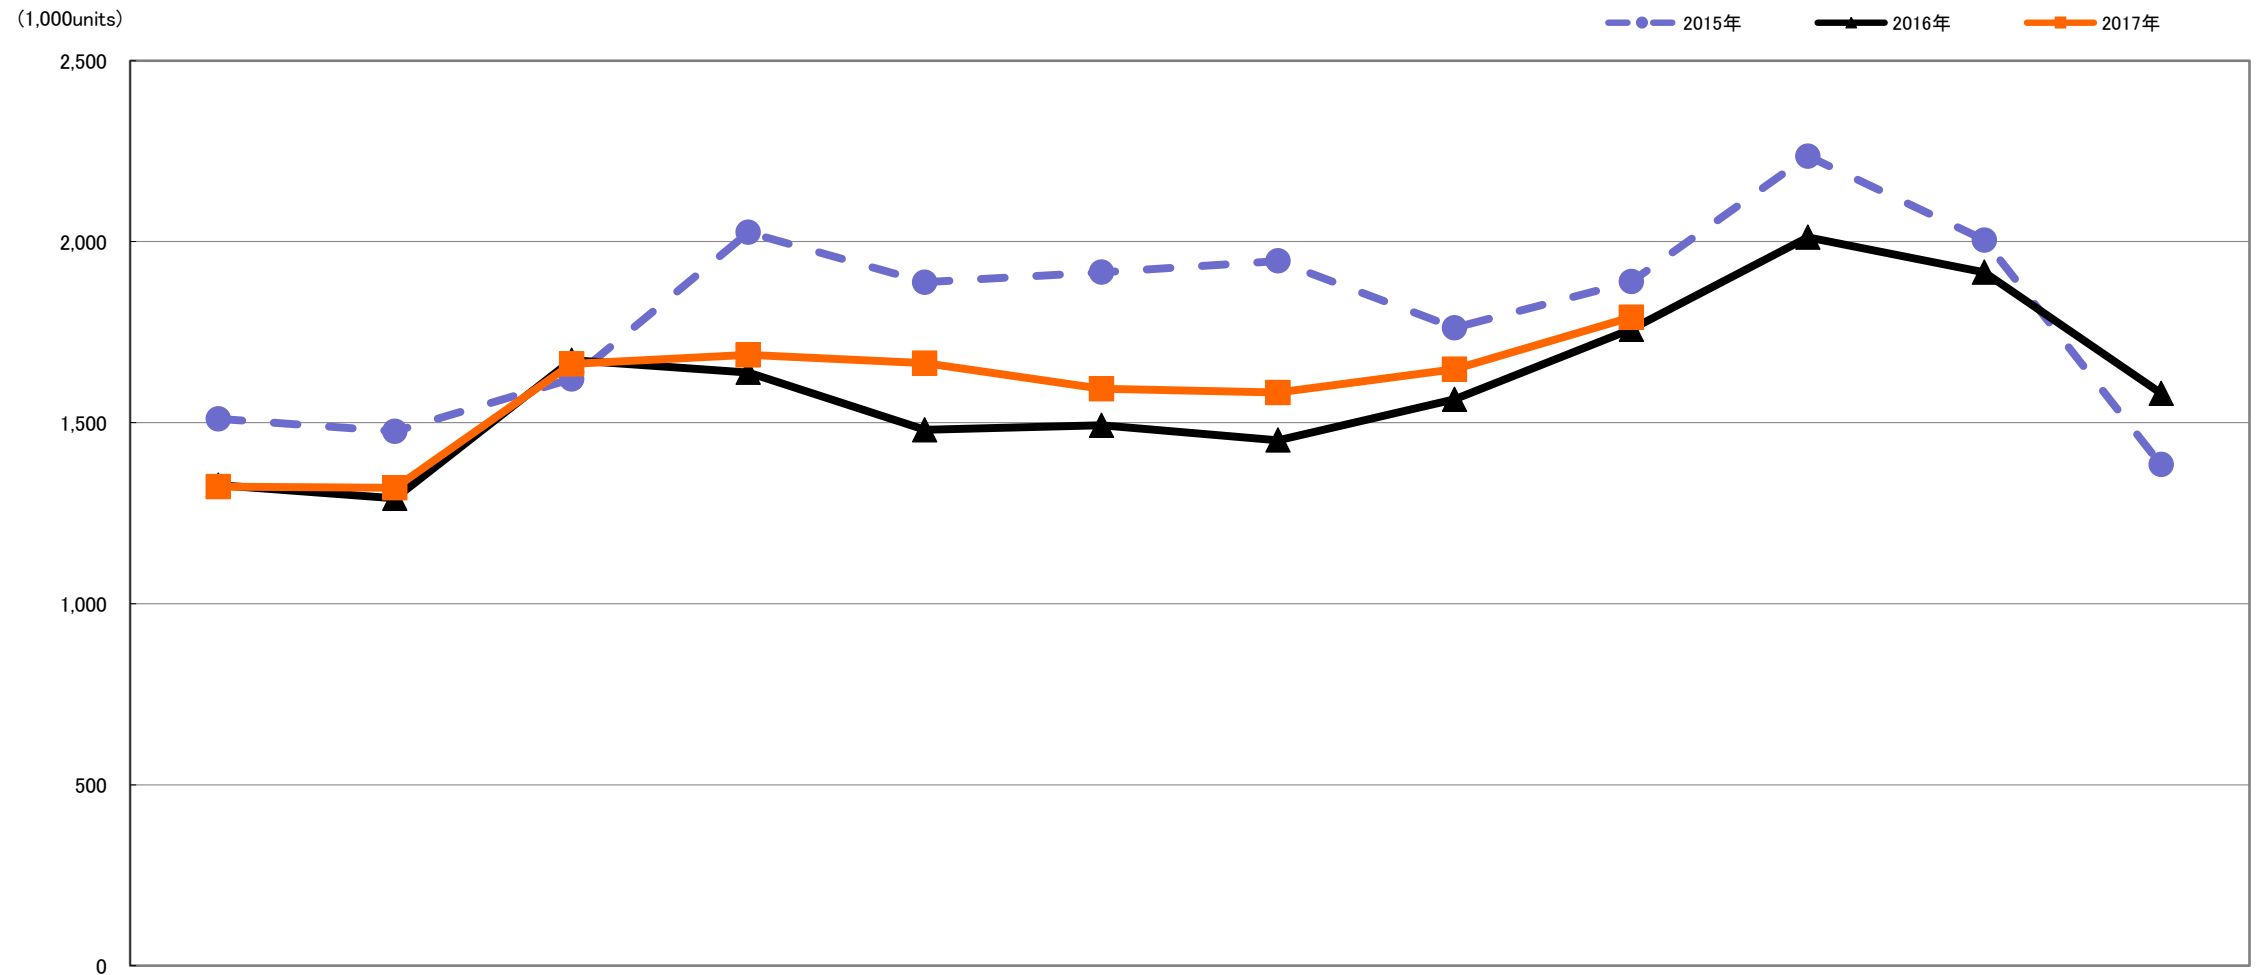

# 交換レンズ【Worldwide】出荷数量月間推移 2015年対2016年対2017年1~9月

|       | 1月<br>Jan. | 2月<br>Feb. | 3月<br>Mar. | 4月<br>Apr. | 5月<br>May. | 6月<br>Jun. | 7月<br>Jul. | 8月<br>Aug. | 9月<br>Sep. | 10月<br>Oct. | 11月<br>Nov. | 12月<br>Dec. |
|-------|------------|------------|------------|------------|------------|------------|------------|------------|------------|-------------|-------------|-------------|
| 2017年 | 1,323,518  | 1,320,515  | 1,662,137  | 1,687,036  | 1,663,979  | 1,594,012  | 1,583,364  | 1,647,579  | 1,791,121  |             |             |             |
|       | 99.7%      | 102.3%     | 99.4%      | 102.9%     | 112.4%     | 106.8%     | 109.1%     | 105.3%     | 101.9%     |             |             |             |
| 2016年 | 1,327,824  | 1,290,921  | 1,672,550  | 1,638,926  | 1,480,431  | 1,492,911  | 1,451,673  | 1,564,466  | 1,758,143  | 2,012,037   | 1,915,611   | 1,581,003   |
|       | 87.9%      | 87.5%      | 103.2%     | 80.9%      | 78.4%      | 77.9%      | 74.6%      | 88.8%      | 93.0%      | 90.0%       | 95.6%       | 114.2%      |
| 2015年 | 1,510,201  | 1,475,669  | 1,620,779  | 2,025,567  | 1,887,623  | 1,915,550  | 1,946,547  | 1,762,121  | 1,889,529  | 2,236,208   | 2,004,576   | 1,384,103   |