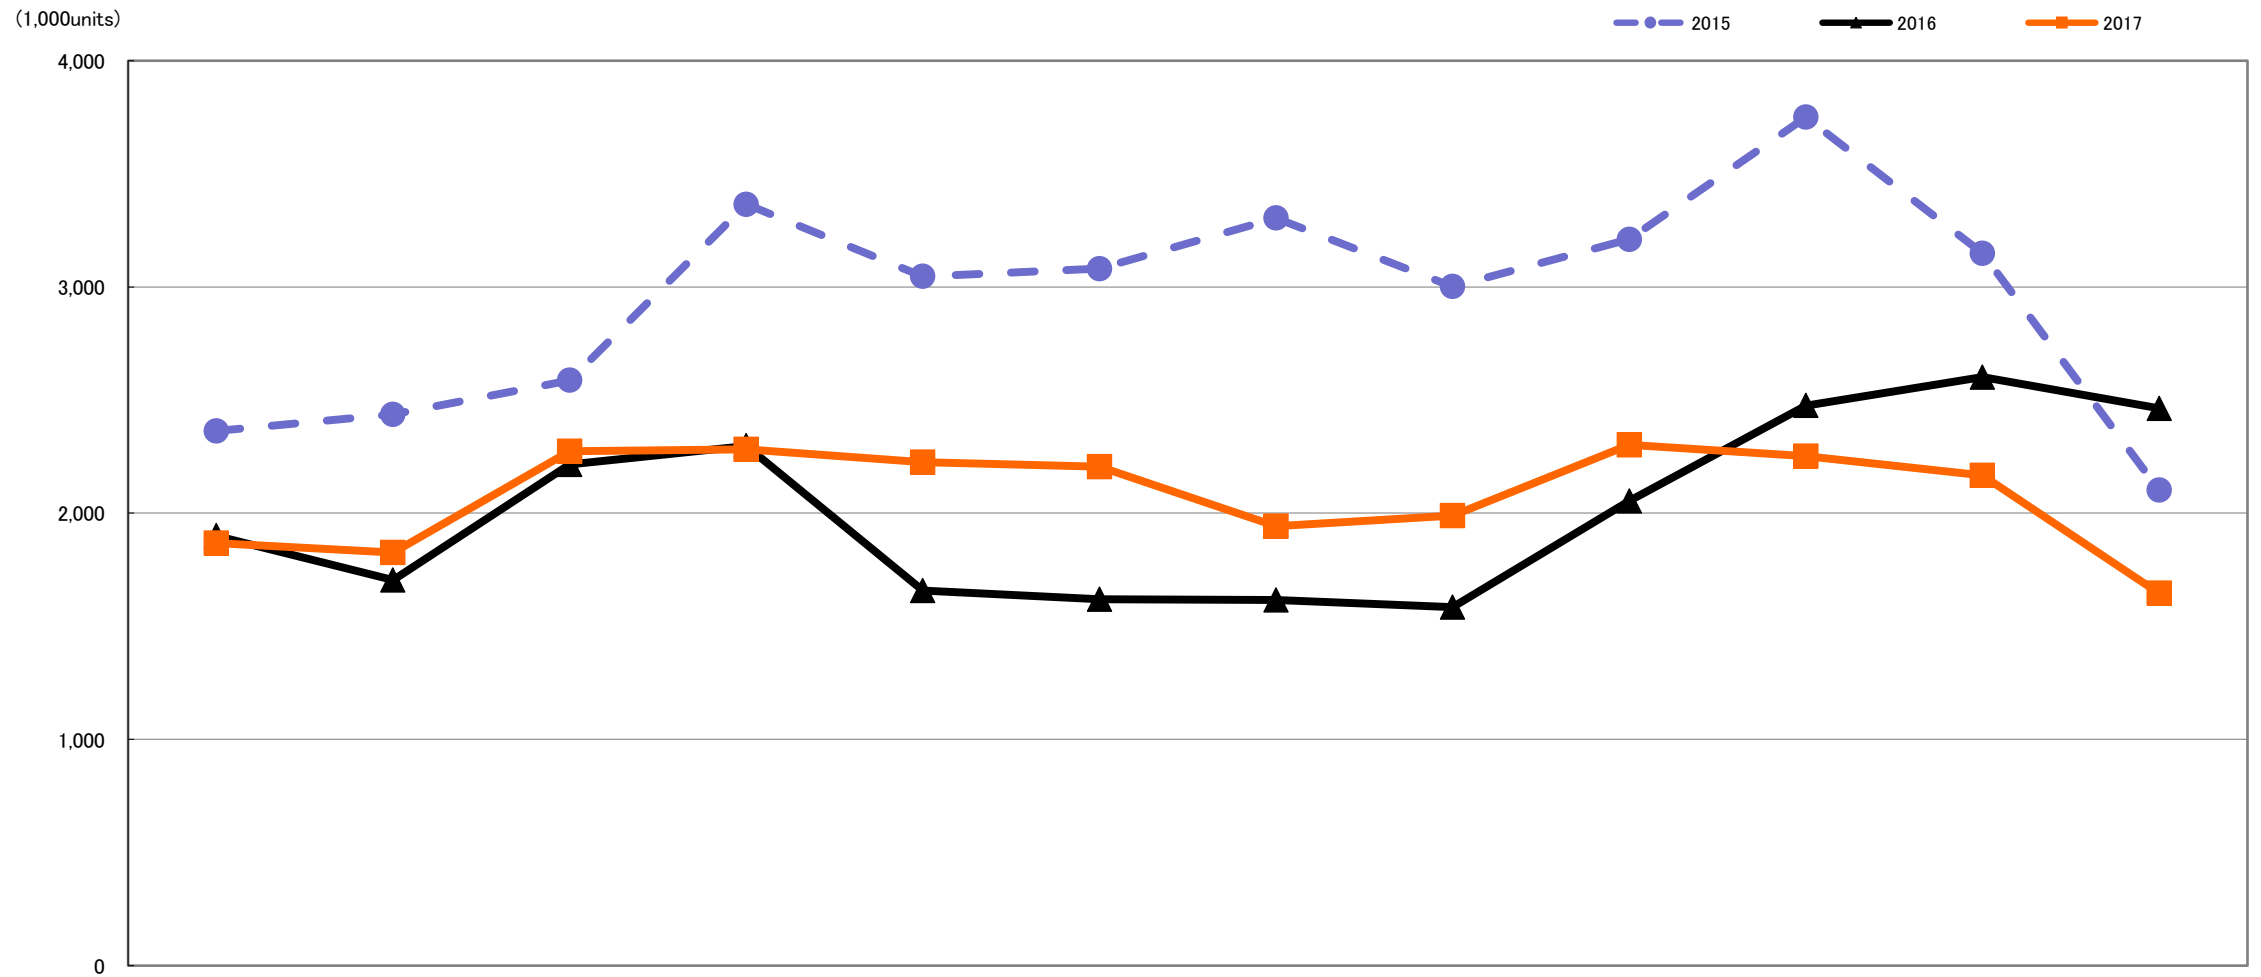

Quantity of Total Shipment of DSC [Worldwide] Comparison of 2015, 2016 and 2017 :Jan.-Dec.

	Jan.	Feb.	Mar.	Apr.	May.	Jun.	Jul.	Aug.	Sep.	Oct.	Nov.	Dec.
2017	1,867,875	1,825,764	2,273,892	2,281,635	2,225,535	2,205,758	1,942,192	1,988,945	2,301,700	2,251,484	2,166,788	1,646,918
	98.3%	107.1%	102.7%	99.3%	134.2%	136.2%	120.1%	125.6%	112.1%	90.9%	83.3%	66.9%
2016	1,900,087	1,704,581	2,214,668	2,297,688	1,658,353	1,619,311	1,616,828	1,584,177	2,054,037	2,475,607	2,601,792	2,462,741
	80.4%	70.0%	85.6%	68.3%	54.4%	52.6%	48.9%	52.8%	64.0%	66.0%	82.6%	117.2%
2015	2,363,912	2,436,324	2,587,319	3,365,033	3,046,288	3,080,103	3,304,174	3,001,654	3,210,297	3,750,106	3,148,484	2,101,763

Quantity of Total Shipment of Interchangeable Lens DSC [Worldwide]

Comparison of 2015 , 2016 and 2017 :Jan.-Dec.

	Jan.	Feb.	Mar.	Apr.	May.	Jun.	Jul.	Aug.	Sep.	Oct.	Nov.	Dec.
2017	838,086	843,217	1,032,357	1,032,691	1,035,389	965,298	973,651	993,606	1,057,145	1,080,030	1,003,265	820,954
	105.9%	117.3%	97.9%	107.4%	136.6%	113.3%	106.5%	110.0%	94.9%	87.7%	80.7%	77.1%
2016	791,416	719,146	1,054,147	961,630	758,043	852,311	913,822	903,456	1,114,114	1,232,055	1,243,100	1,064,538
	95.7%	84.7%	116.1%	78.9%	67.1%	70.0%	70.3%	86.6%	95.0%	94.8%	99.8%	126.3%
2015	826,632	848,625	908,245	1,218,760	1,129,482	1,218,174	1,299,086	1,043,752	1,172,668	1,299,966	1,245,809	842,800