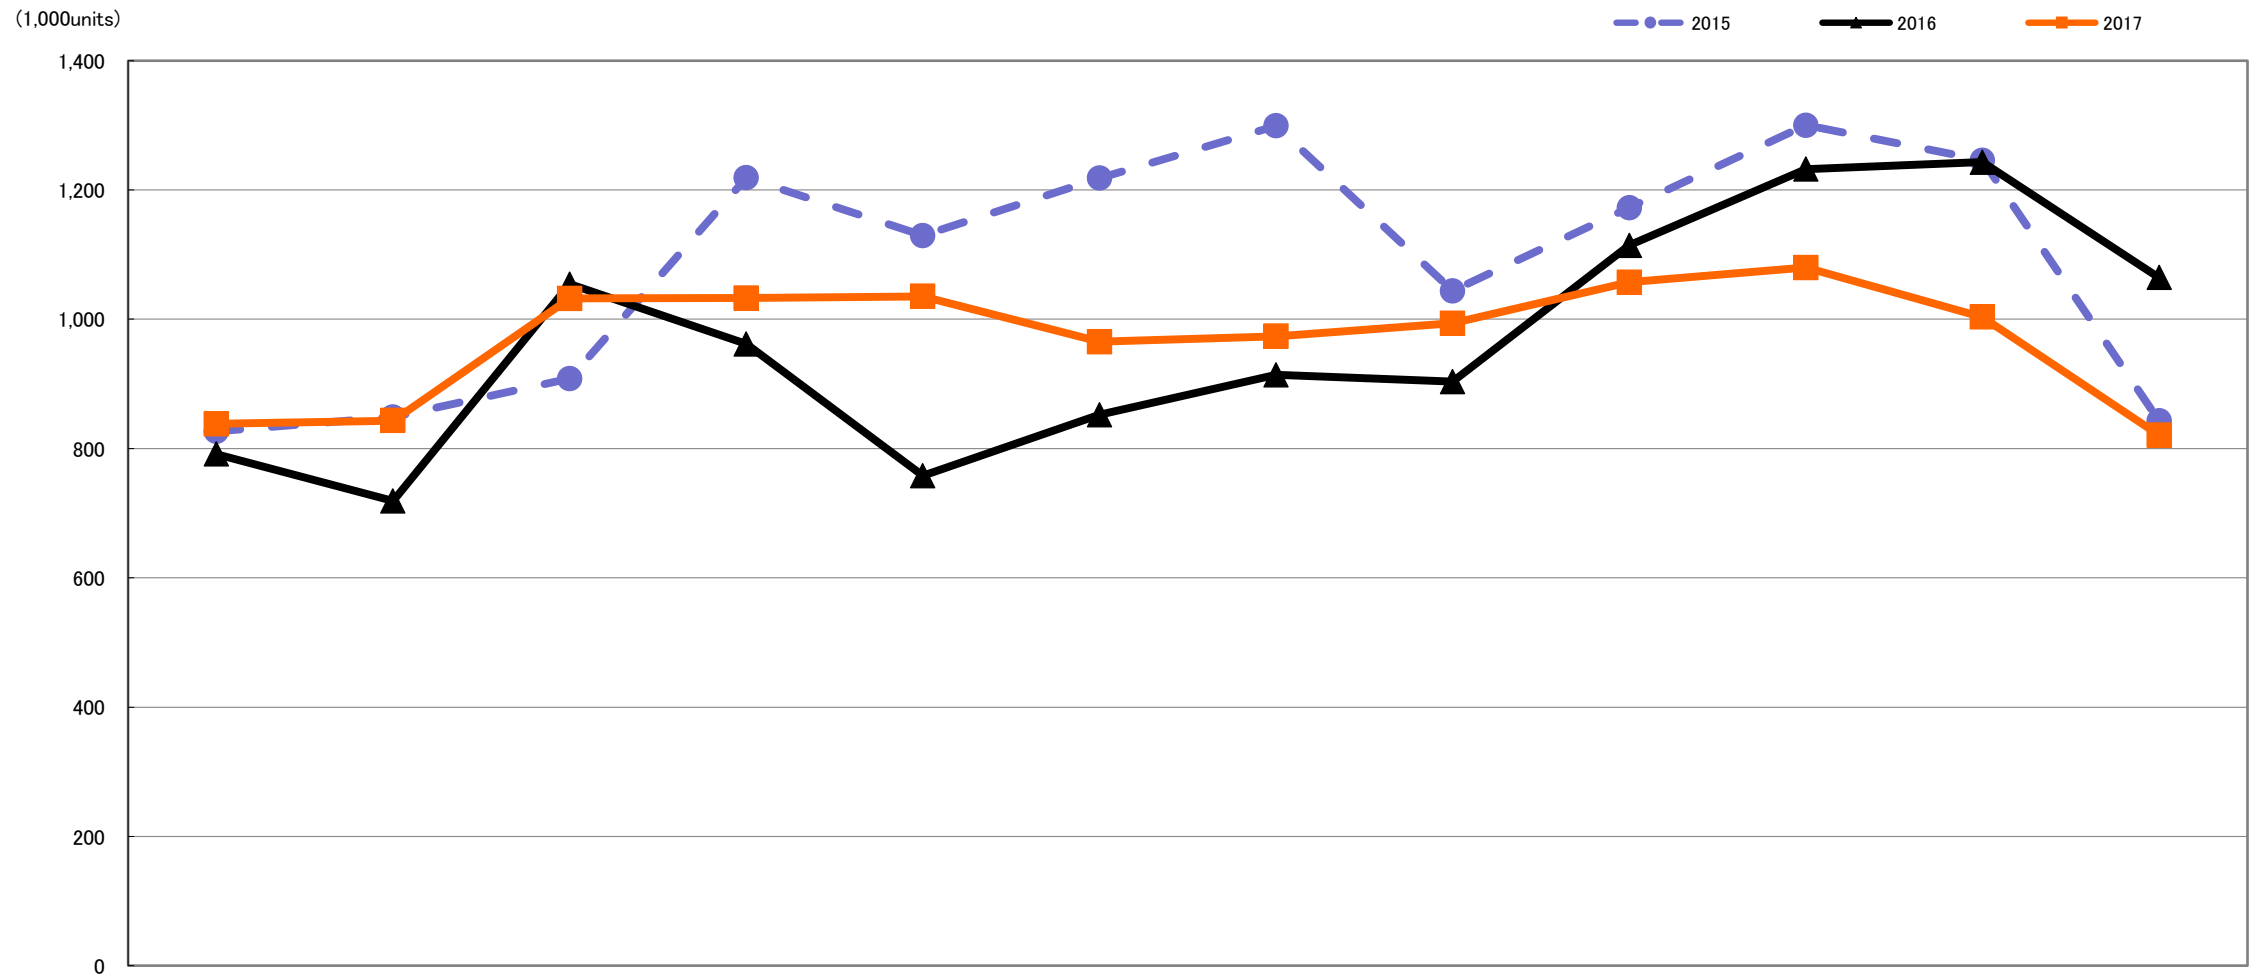

Quantity of Total Shipment of DSC [Worldwide] Comparison of 2015, 2016 and 2017 :Jan.-Dec.

	Jan.	Feb.	Mar.	Apr.	May.	Jun.	Jul.	Aug.	Sep.	Oct.	Nov.	Dec.
2017	1,867,875	1,825,764	2,273,892	2,281,635	2,225,535	2,205,758	1,942,192	1,988,945	2,301,700	2,251,484	2,166,788	1,646,918
	98.3%	107.1%	102.7%	99.3%	134.2%	136.2%	120.1%	125.6%	112.1%	90.9%	83.3%	66.9%
2016	1,900,087	1,704,581	2,214,668	2,297,688	1,658,353	1,619,311	1,616,828	1,584,177	2,054,037	2,475,607	2,601,792	2,462,741
	80.4%	70.0%	85.6%	68.3%	54.4%	52.6%	48.9%	52.8%	64.0%	66.0%	82.6%	117.2%
2015	2,363,912	2,436,324	2,587,319	3,365,033	3,046,288	3,080,103	3,304,174	3,001,654	3,210,297	3,750,106	3,148,484	2,101,763

Quantity of Total Shipment of Interchangeable Lens DSC [Worldwide]

Comparison of 2015 , 2016 and 2017 :Jan.-Dec.

	Jan.	Feb.	Mar.	Apr.	May.	Jun.	Jul.	Aug.	Sep.	Oct.	Nov.	Dec.
2017	838,086	843,217	1,032,357	1,032,691	1,035,389	965,298	973,651	993,606	1,057,145	1,080,030	1,003,265	820,954
	105.9%	117.3%	97.9%	107.4%	136.6%	113.3%	106.5%	110.0%	94.9%	87.7%	80.7%	77.1%
2016	791,416	719,146	1,054,147	961,630	758,043	852,311	913,822	903,456	1,114,114	1,232,055	1,243,100	1,064,538
	95.7%	84.7%	116.1%	78.9%	67.1%	70.0%	70.3%	86.6%	95.0%	94.8%	99.8%	126.3%
2015	826,632	848,625	908,245	1,218,760	1,129,482	1,218,174	1,299,086	1,043,752	1,172,668	1,299,966	1,245,809	842,800