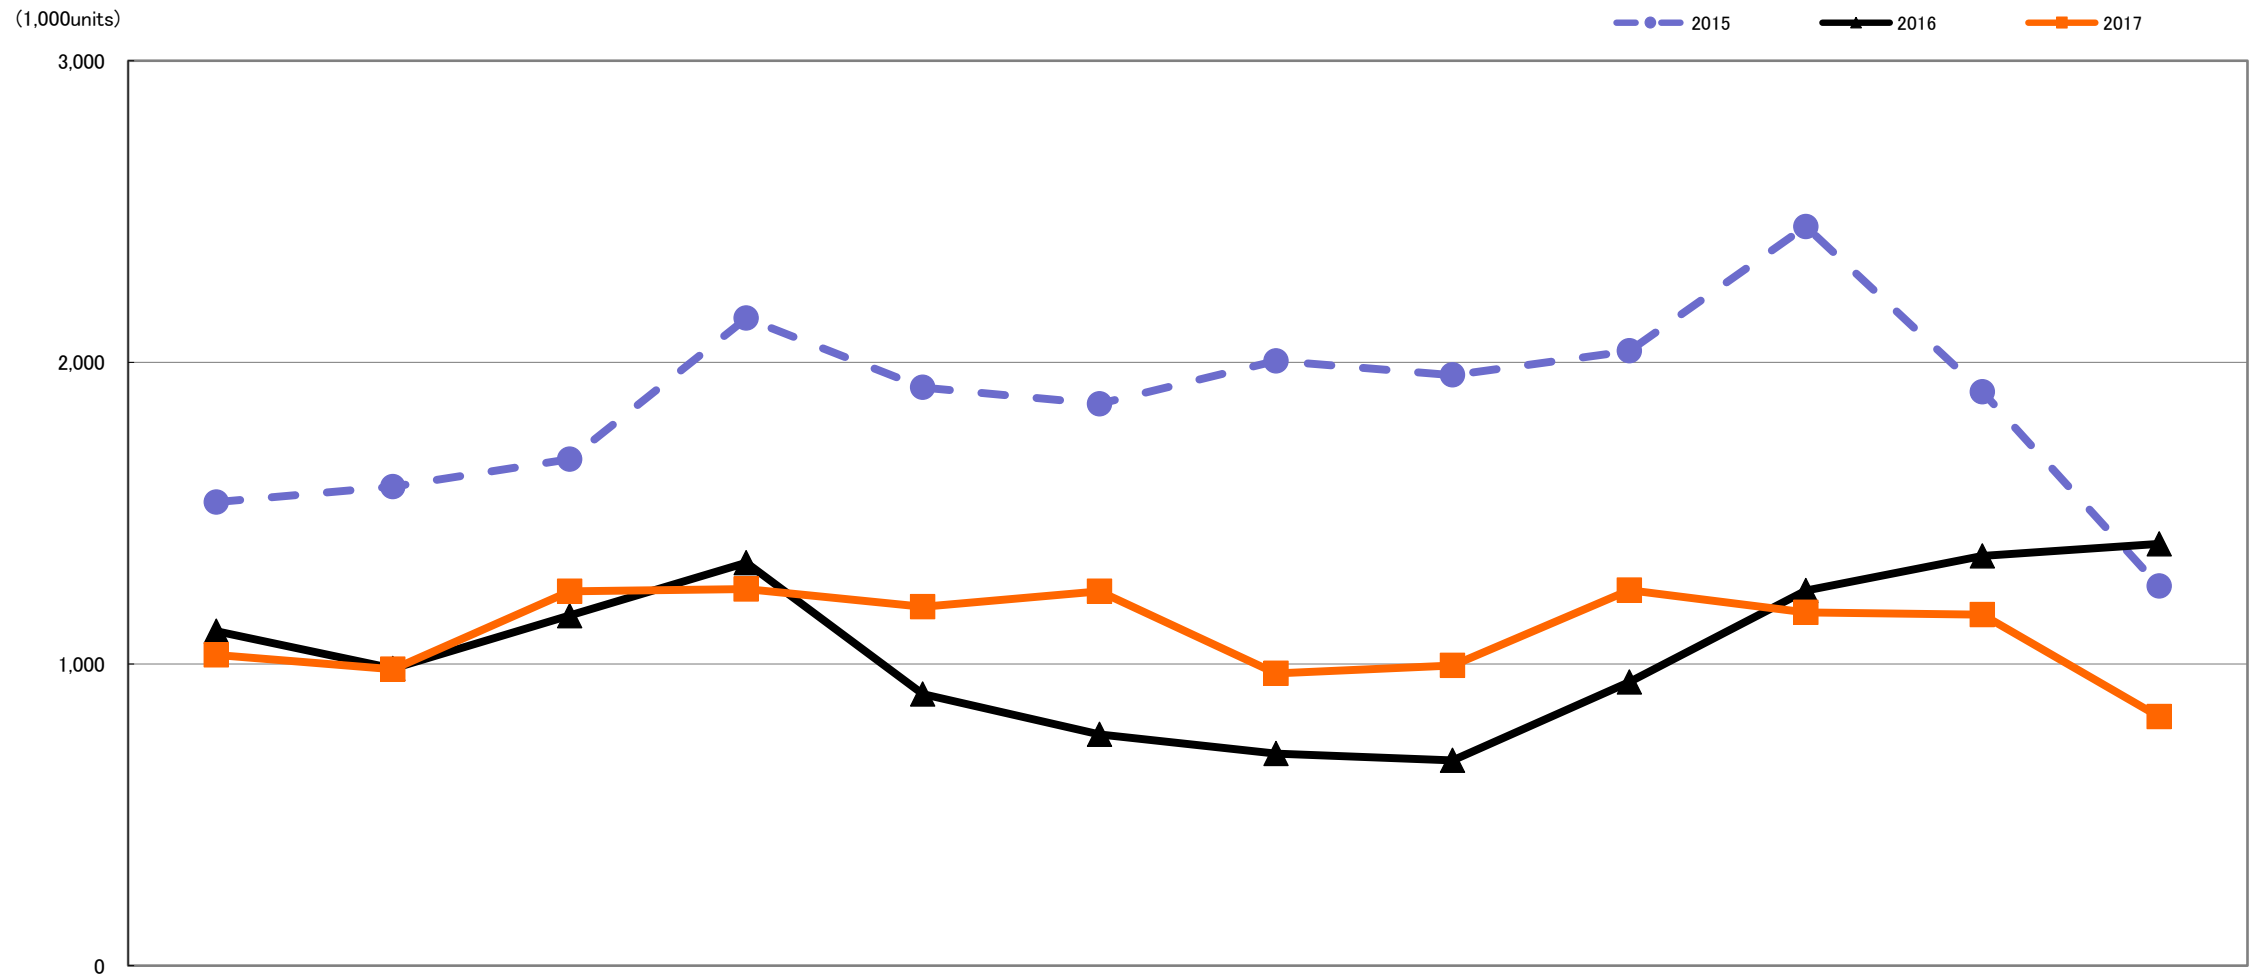

Quantity of Total Shipment of Built-in Lens DSC [Worldwide]

Comparison of 2015 , 2016 and 2017 : Jan.-Dec.

	Jan.	Feb.	Mar.	Apr.	May.	Jun.	Jul.	Aug.	Sep.	Oct.	Nov.	Dec.
2017	1,029,789	982,547	1,241,535	1,248,944	1,190,146	1,240,460	968,541	995,339	1,244,555	1,171,454	1,163,523	825,964
	92.9%	99.7%	107.0%	93.5%	132.2%	161.7%	137.8%	146.2%	132.4%	94.2%	85.6%	59.1%
2016	1,108,671	985,435	1,160,521	1,336,058	900,310	767,000	703,006	680,721	939,923	1,243,552	1,358,692	1,398,203
	72.1%	62.1%	69.1%	62.3%	47.0%	41.2%	35.1%	34.8%	46.1%	50.8%	71.4%	111.1%
2015	1,537,280	1,587,699	1,679,074	2,146,273	1,916,806	1,861,929	2,005,088	1,957,902	2,037,629	2,450,140	1,902,675	1,258,963