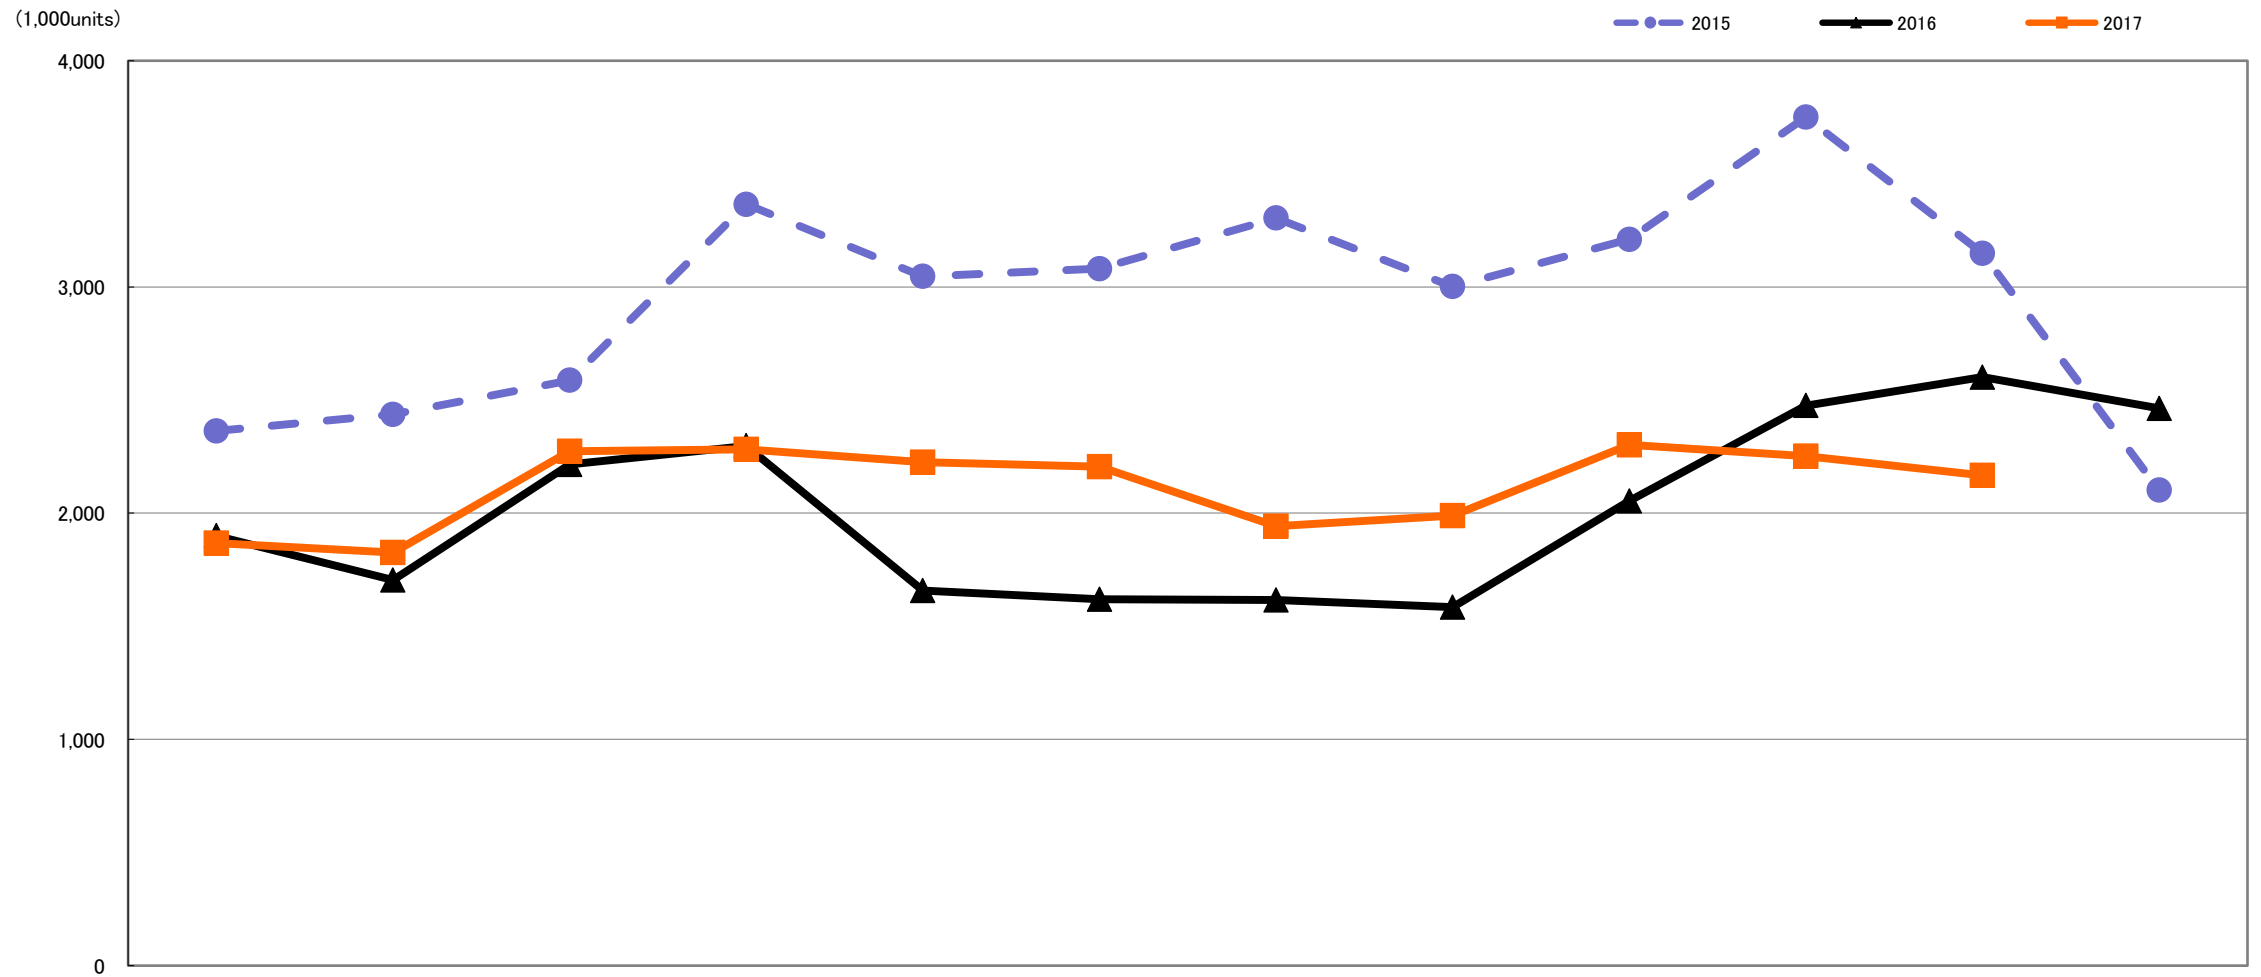

# Quantity of Total Shipment of DSC [Worldwide] Comparison of 2015, 2016 and 2017 :Jan.-Nov.

	Jan.	Feb.	Mar.	Apr.	May.	Jun.	Jul.	Aug.	Sep.	Oct.	Nov.	Dec.
2017	1,867,875	1,825,764	2,273,892	2,281,635	2,225,535	2,205,758	1,942,192	1,988,945	2,301,700	2,251,484	2,166,788	
	98.3%	107.1%	102.7%	99.3%	134.2%	136.2%	120.1%	125.6%	112.1%	90.9%	83.3%	
2016	1,900,087	1,704,581	2,214,668	2,297,688	1,658,353	1,619,311	1,616,828	1,584,177	2,054,037	2,475,607	2,601,792	2,462,741
	80.4%	70.0%	85.6%	68.3%	54.4%	52.6%	48.9%	52.8%	64.0%	66.0%	82.6%	117.2%
2015	2,363,912	2,436,324	2,587,319	3,365,033	3,046,288	3,080,103	3,304,174	3,001,654	3,210,297	3,750,106	3,148,484	2,101,763

# Quantity of Total Shipment of Interchangeable Lens DSC [Worldwide]

## Comparison of 2015 , 2016 and 2017 :Jan.-Nov.

	Jan.	Feb.	Mar.	Apr.	May.	Jun.	Jul.	Aug.	Sep.	Oct.	Nov.	Dec.
2017	838,086	843,217	1,032,357	1,032,691	1,035,389	965,298	973,651	993,606	1,057,145	1,080,030	1,003,265	
	105.9%	117.3%	97.9%	107.4%	136.6%	113.3%	106.5%	110.0%	94.9%	87.7%	80.7%	
2016	791,416	719,146	1,054,147	961,630	758,043	852,311	913,822	903,456	1,114,114	1,232,055	1,243,100	1,064,538
	95.7%	84.7%	116.1%	78.9%	67.1%	70.0%	70.3%	86.6%	95.0%	94.8%	99.8%	126.3%
2015	826,632	848,625	908,245	1,218,760	1,129,482	1,218,174	1,299,086	1,043,752	1,172,668	1,299,966	1,245,809	842,800