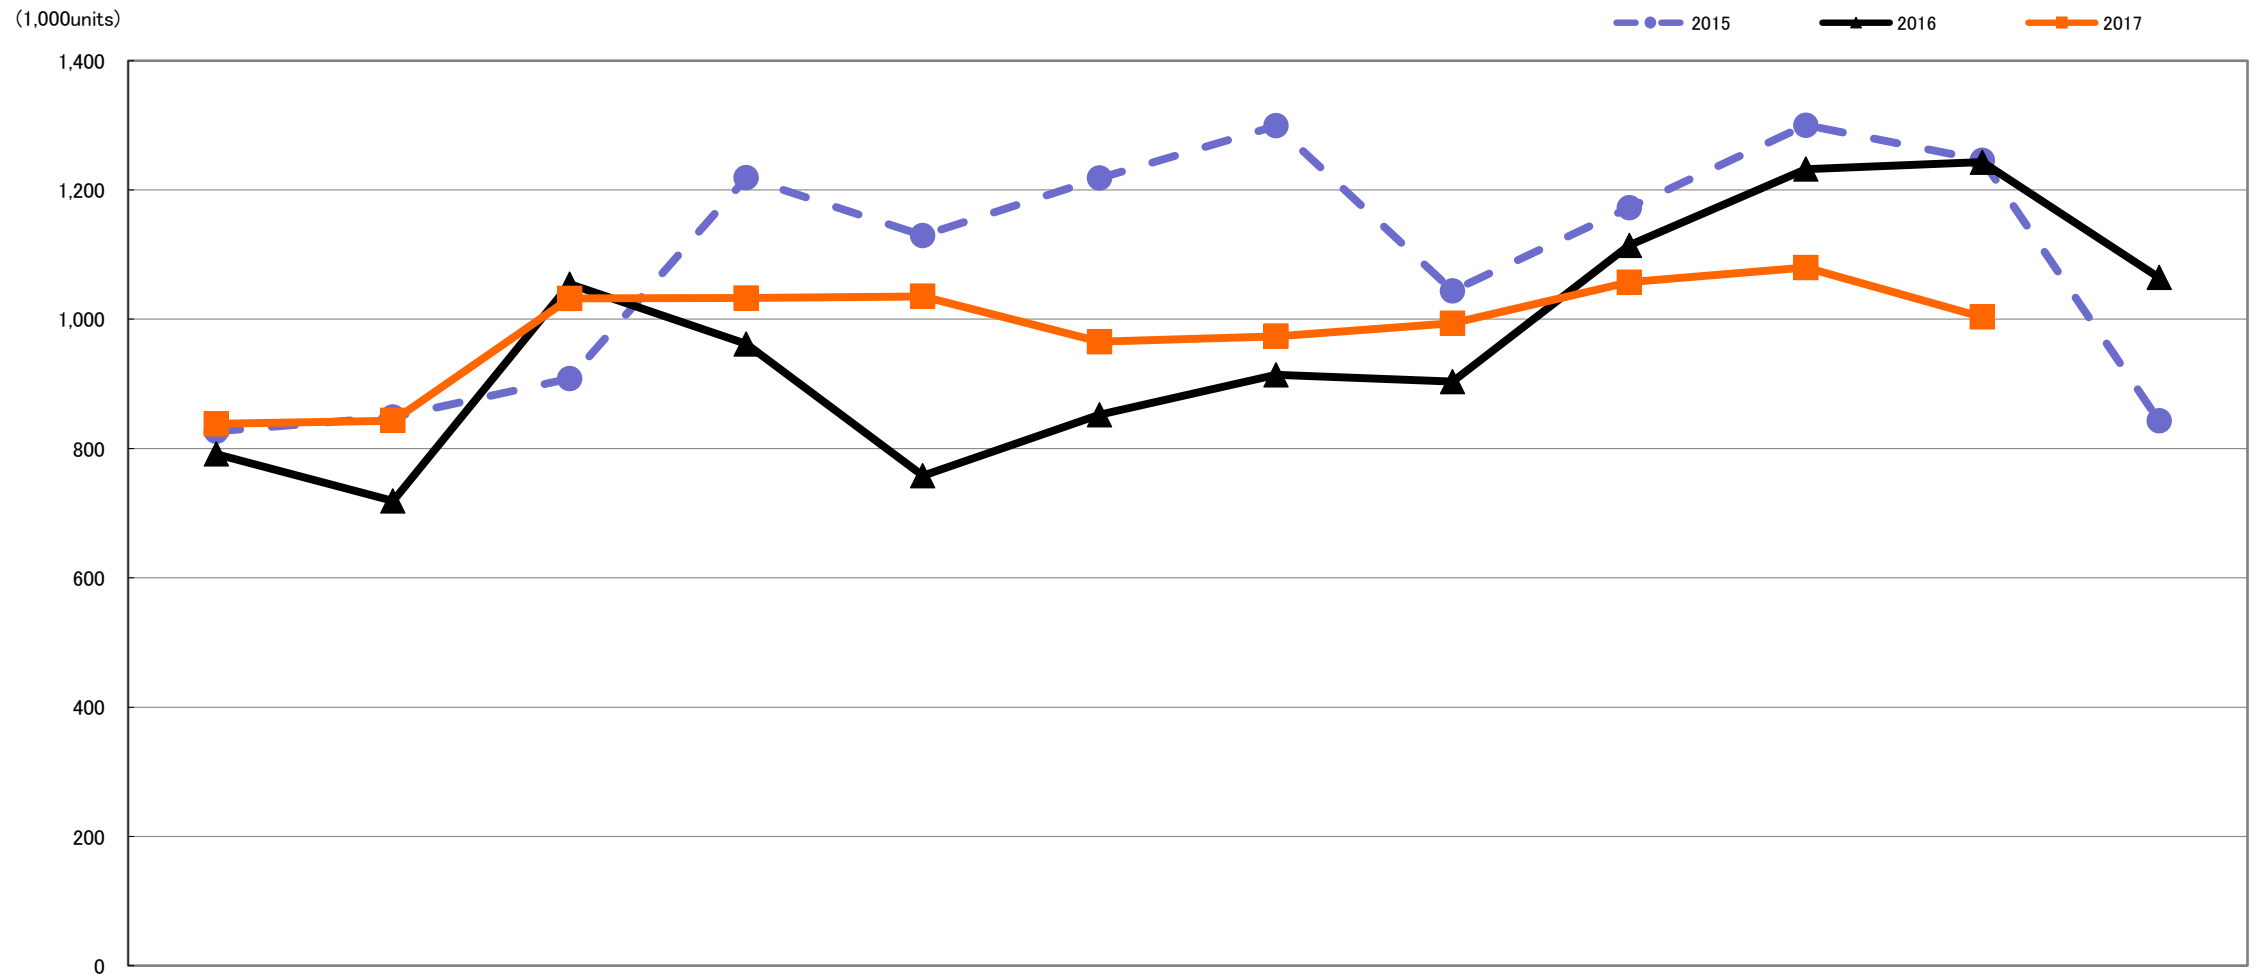

# Quantity of Total Shipment of DSC [Worldwide] Comparison of 2015, 2016 and 2017 :Jan.-Nov.

	Jan.	Feb.	Mar.	Apr.	May.	Jun.	Jul.	Aug.	Sep.	Oct.	Nov.	Dec.
2017	1,867,875	1,825,764	2,273,892	2,281,635	2,225,535	2,205,758	1,942,192	1,988,945	2,301,700	2,251,484	2,166,788	
	98.3%	107.1%	102.7%	99.3%	134.2%	136.2%	120.1%	125.6%	112.1%	90.9%	83.3%	
2016	1,900,087	1,704,581	2,214,668	2,297,688	1,658,353	1,619,311	1,616,828	1,584,177	2,054,037	2,475,607	2,601,792	2,462,741
	80.4%	70.0%	85.6%	68.3%	54.4%	52.6%	48.9%	52.8%	64.0%	66.0%	82.6%	117.2%
2015	2,363,912	2,436,324	2,587,319	3,365,033	3,046,288	3,080,103	3,304,174	3,001,654	3,210,297	3,750,106	3,148,484	2,101,763

# Quantity of Total Shipment of Interchangeable Lens DSC [Worldwide]

## Comparison of 2015 , 2016 and 2017 :Jan.-Nov.

	Jan.	Feb.	Mar.	Apr.	May.	Jun.	Jul.	Aug.	Sep.	Oct.	Nov.	Dec.
2017	838,086	843,217	1,032,357	1,032,691	1,035,389	965,298	973,651	993,606	1,057,145	1,080,030	1,003,265	
	105.9%	117.3%	97.9%	107.4%	136.6%	113.3%	106.5%	110.0%	94.9%	87.7%	80.7%	
2016	791,416	719,146	1,054,147	961,630	758,043	852,311	913,822	903,456	1,114,114	1,232,055	1,243,100	1,064,538
	95.7%	84.7%	116.1%	78.9%	67.1%	70.0%	70.3%	86.6%	95.0%	94.8%	99.8%	126.3%
2015	826,632	848,625	908,245	1,218,760	1,129,482	1,218,174	1,299,086	1,043,752	1,172,668	1,299,966	1,245,809	842,800