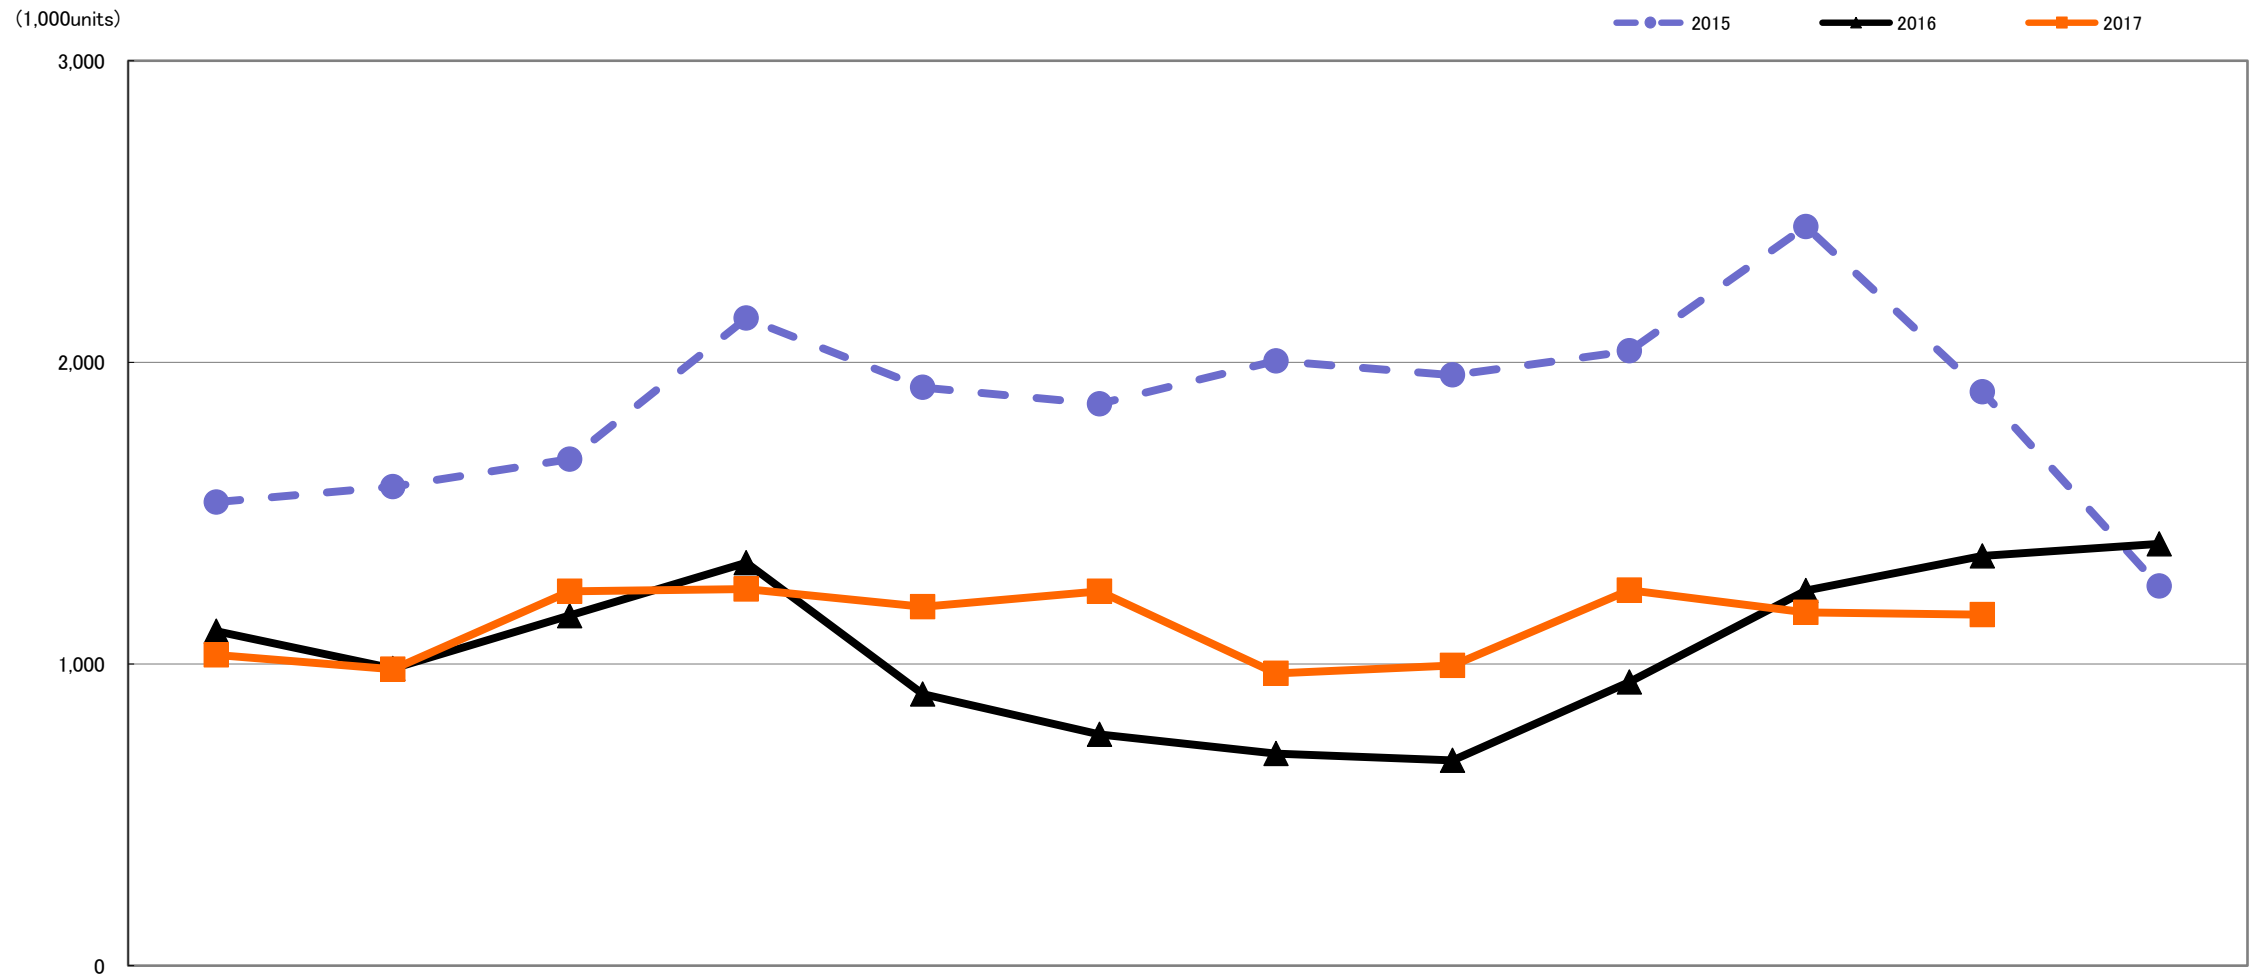

Quantity of Total Shipment of Built-in Lens DSC [Worldwide]

Comparison of 2015 , 2016 and 2017 : Jan.-Nov.

	Jan.	Feb.	Mar.	Apr.	May.	Jun.	Jul.	Aug.	Sep.	Oct.	Nov.	Dec.
2017	1,029,789	982,547	1,241,535	1,248,944	1,190,146	1,240,460	968,541	995,339	1,244,555	1,171,454	1,163,523	
	92.9%	99.7%	107.0%	93.5%	132.2%	161.7%	137.8%	146.2%	132.4%	94.2%	85.6%	
2016	1,108,671	985,435	1,160,521	1,336,058	900,310	767,000	703,006	680,721	939,923	1,243,552	1,358,692	1,398,203
	72.1%	62.1%	69.1%	62.3%	47.0%	41.2%	35.1%	34.8%	46.1%	50.8%	71.4%	111.1%
2015	1,537,280	1,587,699	1,679,074	2,146,273	1,916,806	1,861,929	2,005,088	1,957,902	2,037,629	2,450,140	1,902,675	1,258,963