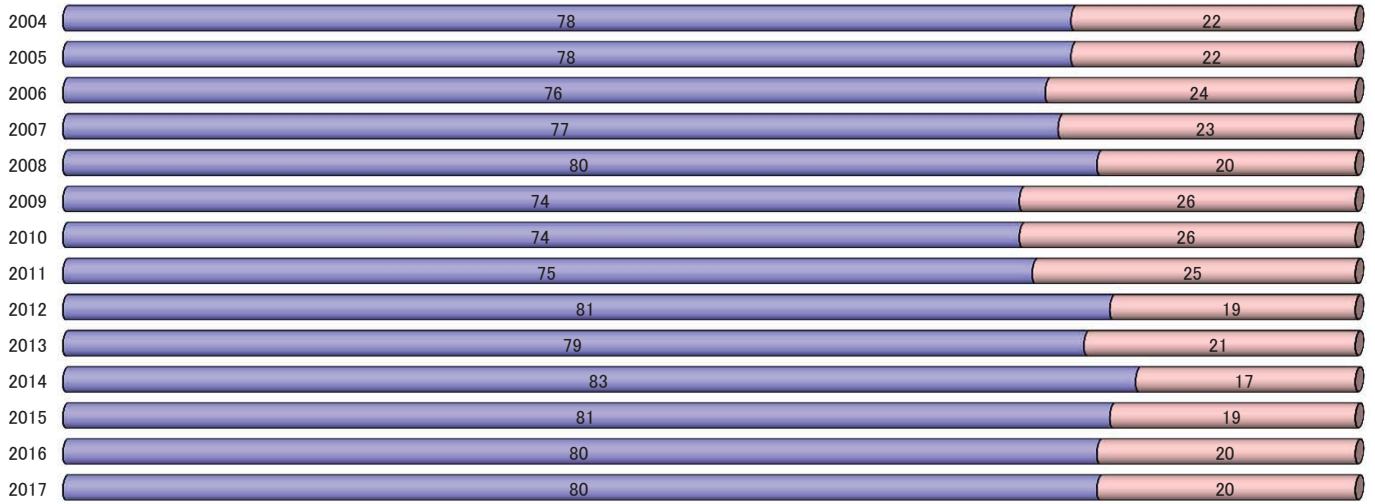

デジタルカメラ合計(男女別構成)

Digital Still Cameras Total (Gender-specific constitution)

■男 Male ■女 Female (%)