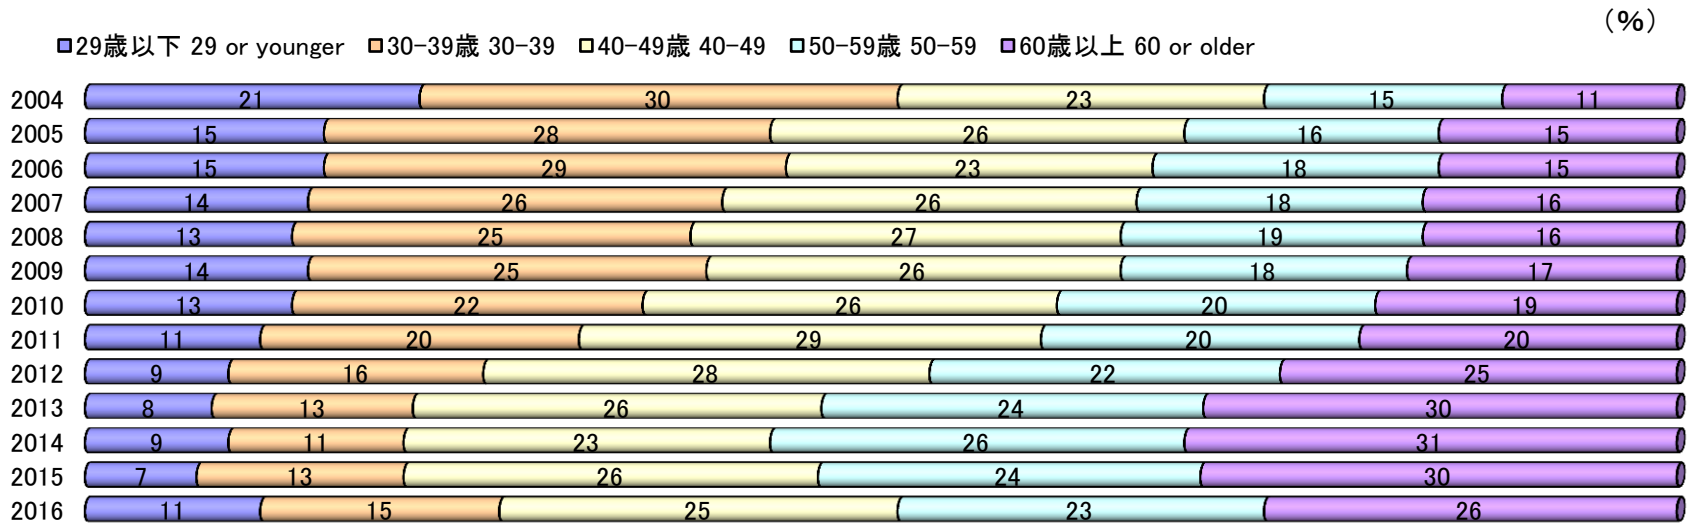

デジタルカメラ合計(年齢別構成)

Digital Still Cameras Total (Age-specific constitution)

レンズ一体型デジタルカメラ(年齢別構成)

(Digital Cameras with Built-in Lens (Age-specific constitution)

レンズ交換式デジタルカメラ(年齢別構成)

(Digital Cameras with Interchangeable Lenses(Age-specific constitution)