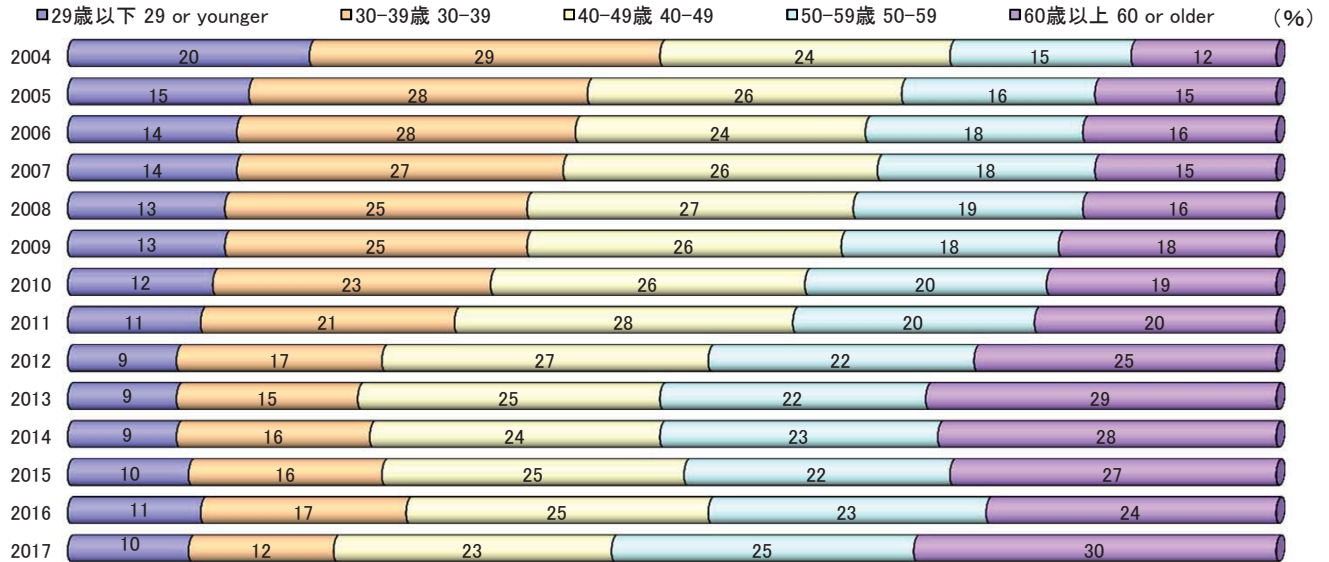

デジタルカメラ合計(年齢別構成)

Digital Still Cameras Total (Age-specific constitution)

レンズ一体型デジタルカメラ(年齢別構成)

(Digital Cameras with Built-in Lens (Age-specific constitution)

レンズ交換式デジタルカメラ(年齢別構成)

((Digital Cameras with Interchangeable Lenses(Age-specific constitution)