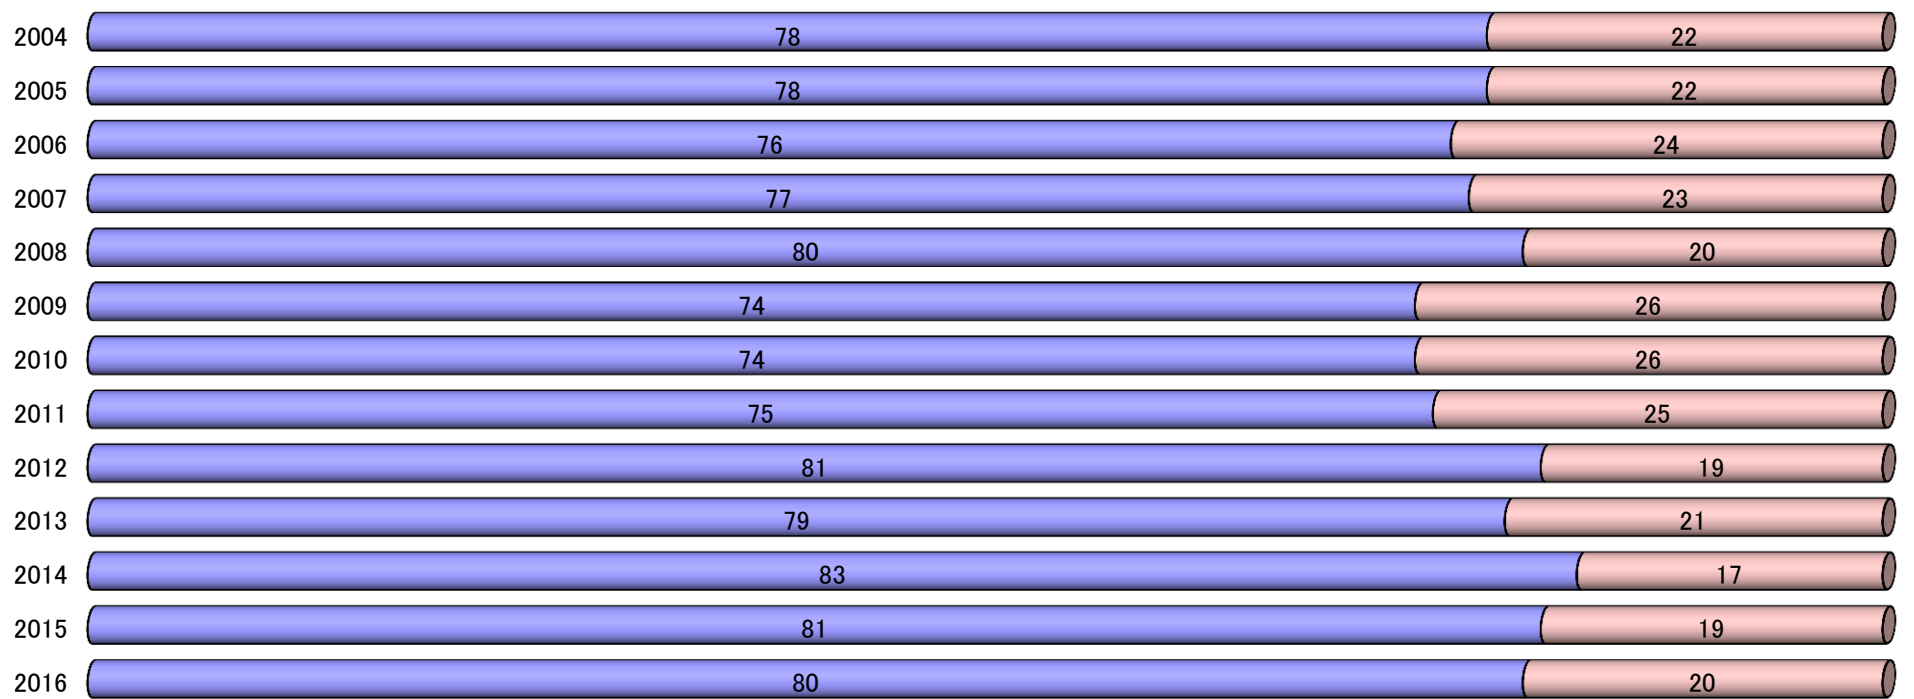

デジタルカメラ合計(男女別構成)

Digital Still Cameras Total (Gender-specific constitution)

■男 Male ■女 Female (%)