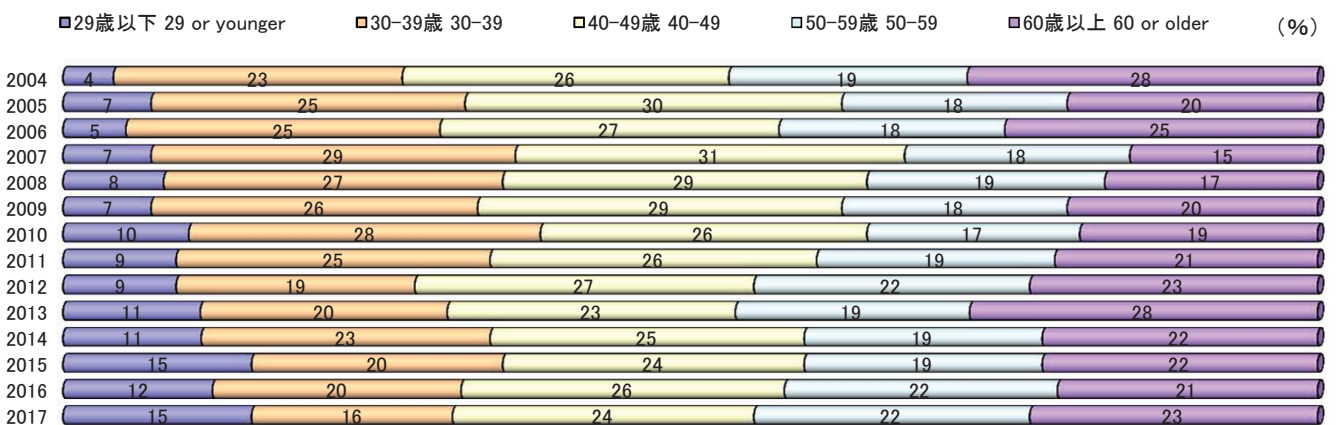

デジタルカメラ合計(年齢別構成)

Digital Still Cameras Total (Age-specific constitution)

レンズ一体型デジタルカメラ(年齢別構成)

(Digital Cameras with Built-in Lens (Age-specific constitution)

レンズ交換式デジタルカメラ(年齢別構成)

((Digital Cameras with Interchangeable Lenses(Age-specific constitution)