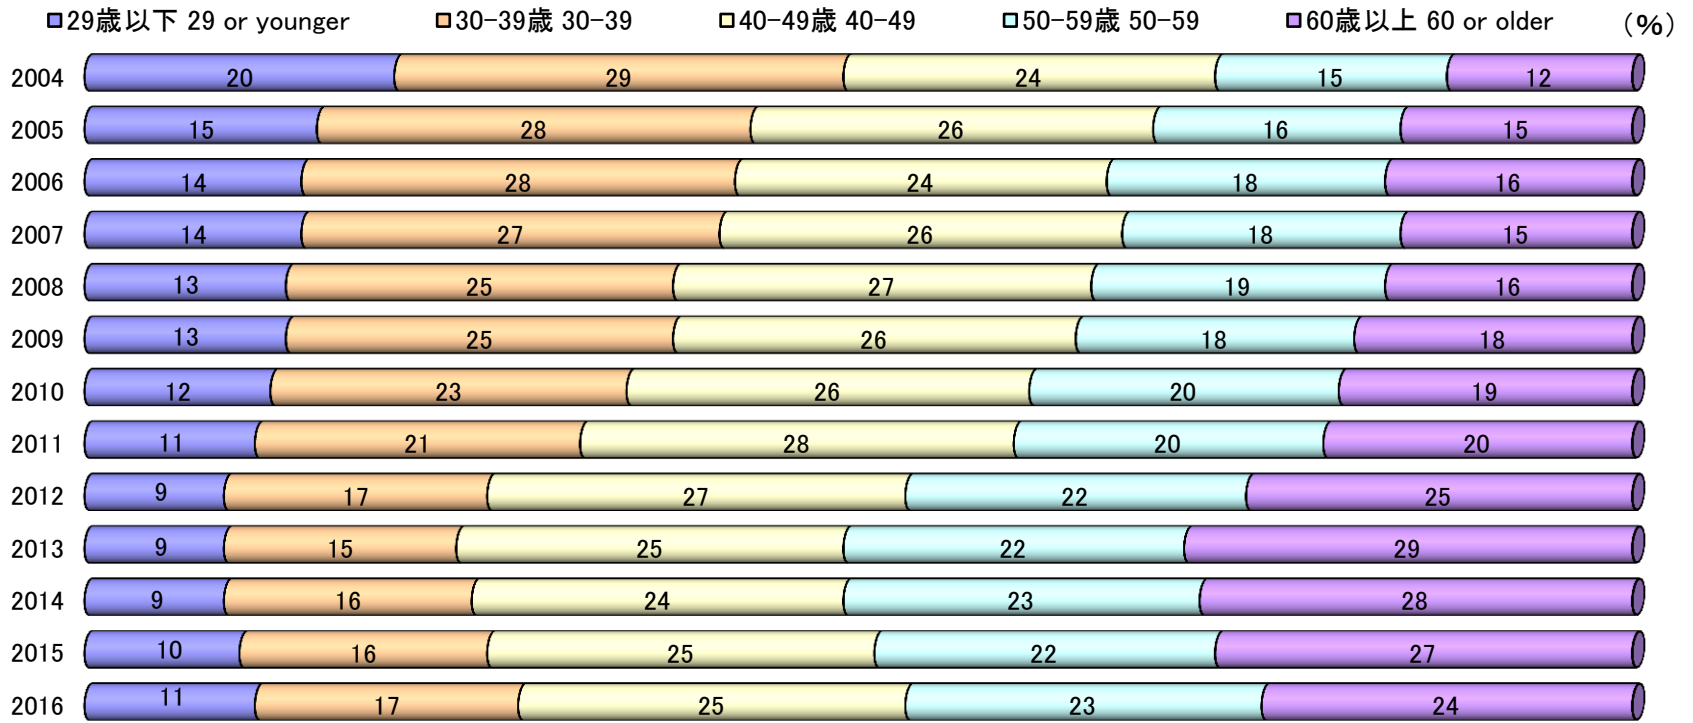

デジタルカメラ合計(年齢別構成)

Digital Still Cameras Total (Age-specific constitution)

レンズ一体型デジタルカメラ(年齢別構成)

(Digital Cameras with Built-in Lens (Age-specific constitution)

レンズ交換式デジタルカメラ(年齢別構成)

(Digital Cameras with Interchangeable Lenses(Age-specific constitution)