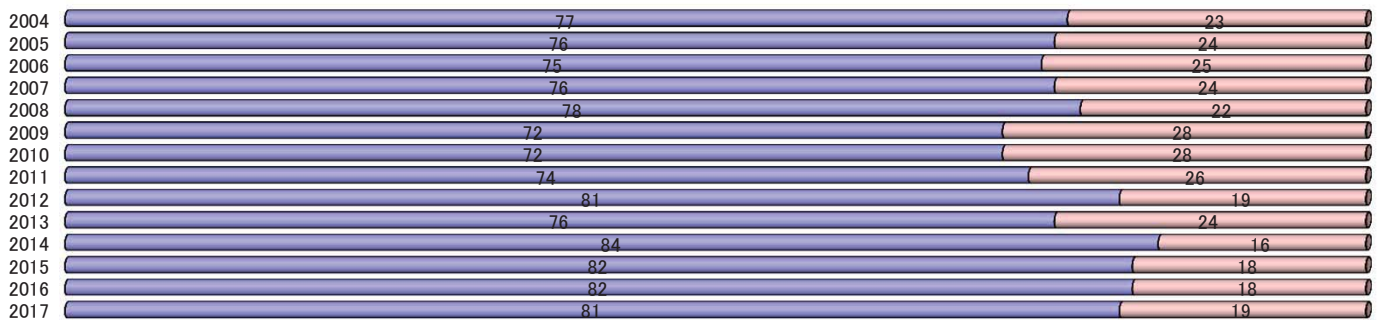

デジタルカメラ合計(男女別構成)

Digital Still Cameras Total (Gender-specific constitution)

■男 Male ■女 Female (%)

レンズ一体型デジタルカメラ(男女別構成)

(Digital Cameras with Built-in Lens(Gender-specific constitution)

■男 Male ■女 Female (%)