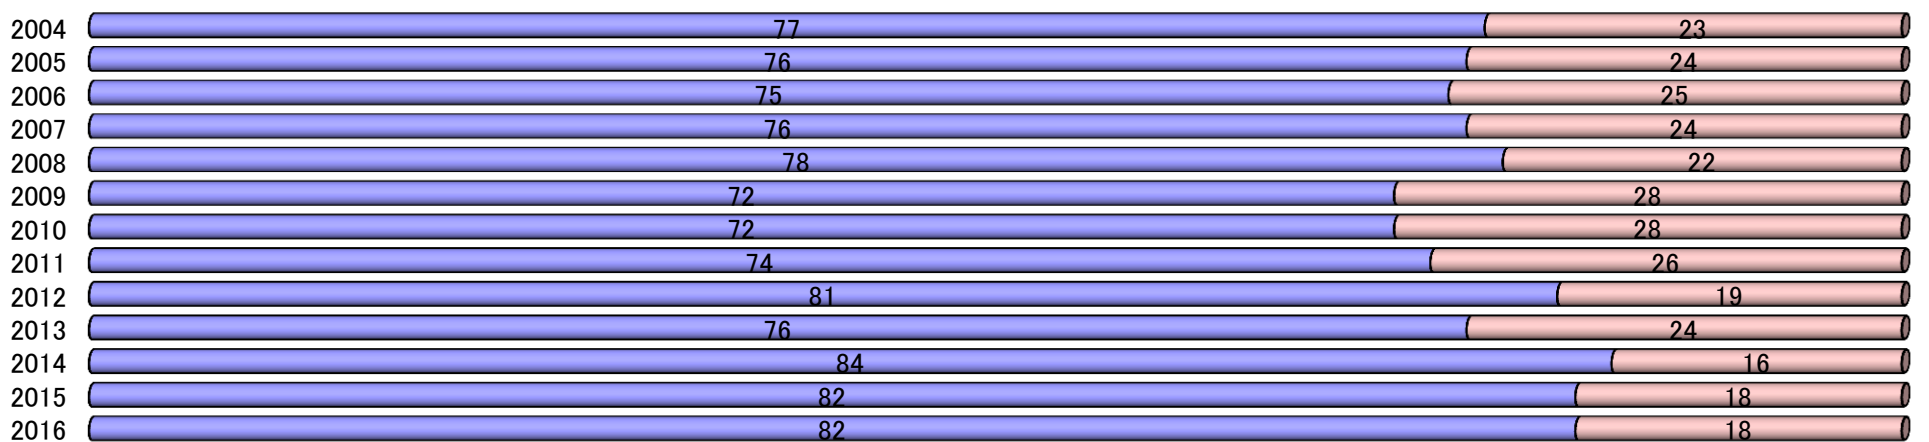

デジタルカメラ合計(男女別構成)

Digital Still Cameras Total (Gender-specific constitution)

■男 Male ■女 Female (%)

レンズ一体型デジタルカメラ(男女別構成)

(Digital Cameras with Built-in Lens(Gender-specific constitution)

■男 Male ■女 Female (%)