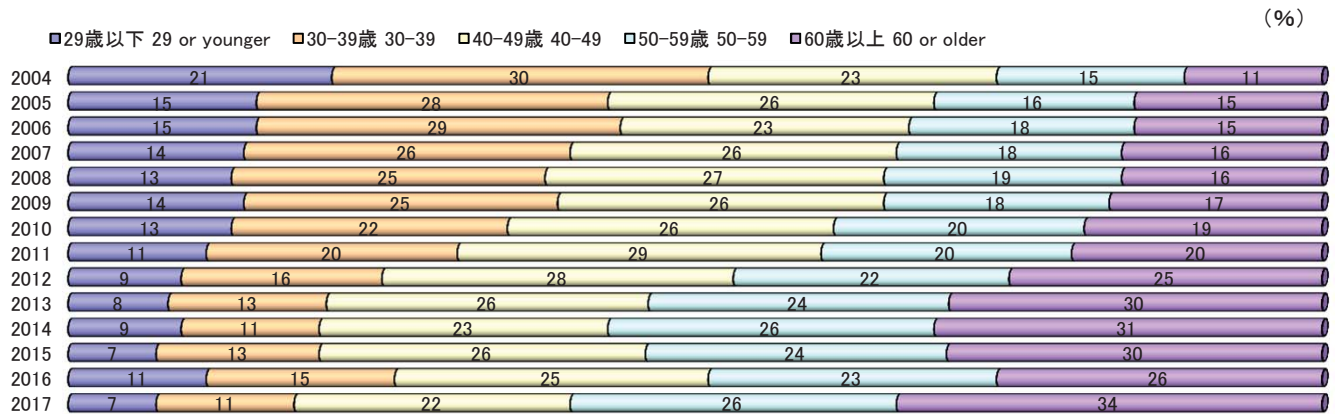

デジタルカメラ合計(年齢別構成)

Digital Still Cameras Total (Age-specific constitution)

レンズ一体型デジタルカメラ(年齢別構成)

(Digital Cameras with Built-in Lens (Age-specific constitution)

レンズ交換式デジタルカメラ(年齢別構成)

((Digital Cameras with Interchangeable Lenses(Age-specific constitution)

デジタルカメラ合計(男女別構成)

Digital Still Cameras Total (Gender-specific constitution)

■男 Male ■女 Female (%)

レンズ一体型デジタルカメラ(男女別構成)

(Digital Cameras with Built-in Lens(Gender-specific constitution)

■男 Male ■女 Female (%)