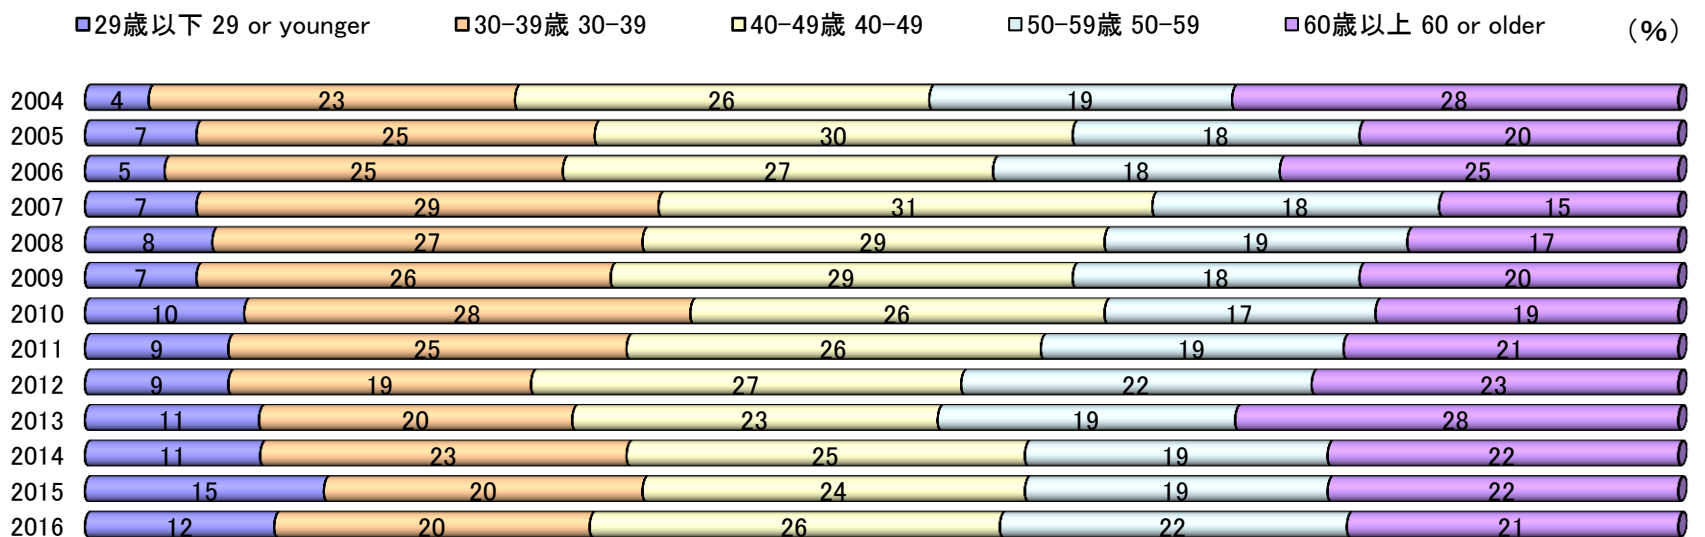

デジタルカメラ合計(年齢別構成)

Digital Still Cameras Total (Age-specific constitution)

レンズ一体型デジタルカメラ(年齢別構成)

(Digital Cameras with Built-in Lens (Age-specific constitution)

レンズ交換式デジタルカメラ(年齢別構成)

(Digital Cameras with Interchangeable Lenses(Age-specific constitution)